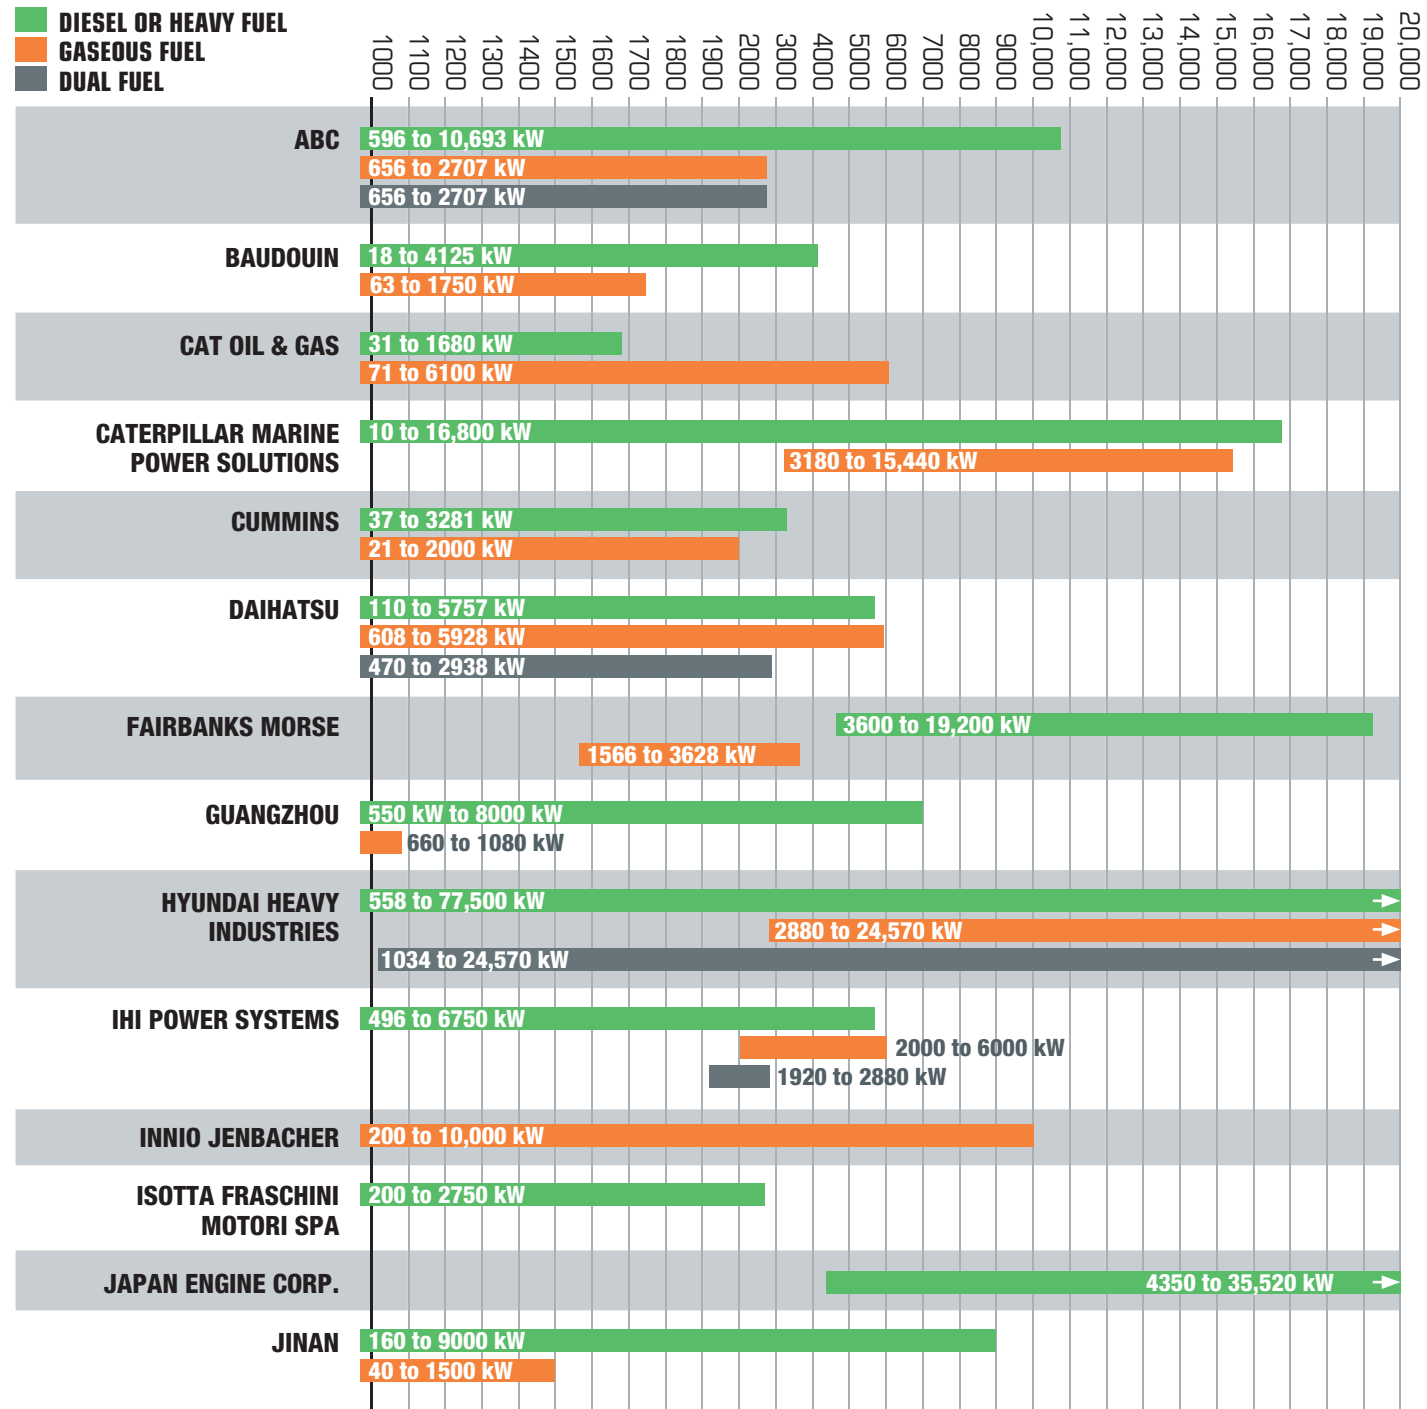

Diesel & Gas Turbine
WORLDWIDE
2021-22
ENGINE
SPECS-AT-A-GLANCE

SPONSORED BY

2021-22 ENGINE SPECS-AT-A-GLANCE

JENBACHER
Waukesha

**THOSE WHO BUILD
STRONG ENGINES
CAN DRIVE THE FUTURE.**

**ENERGY
SOLUTIONS.
EVERYWHERE,
EVERY TIME.**