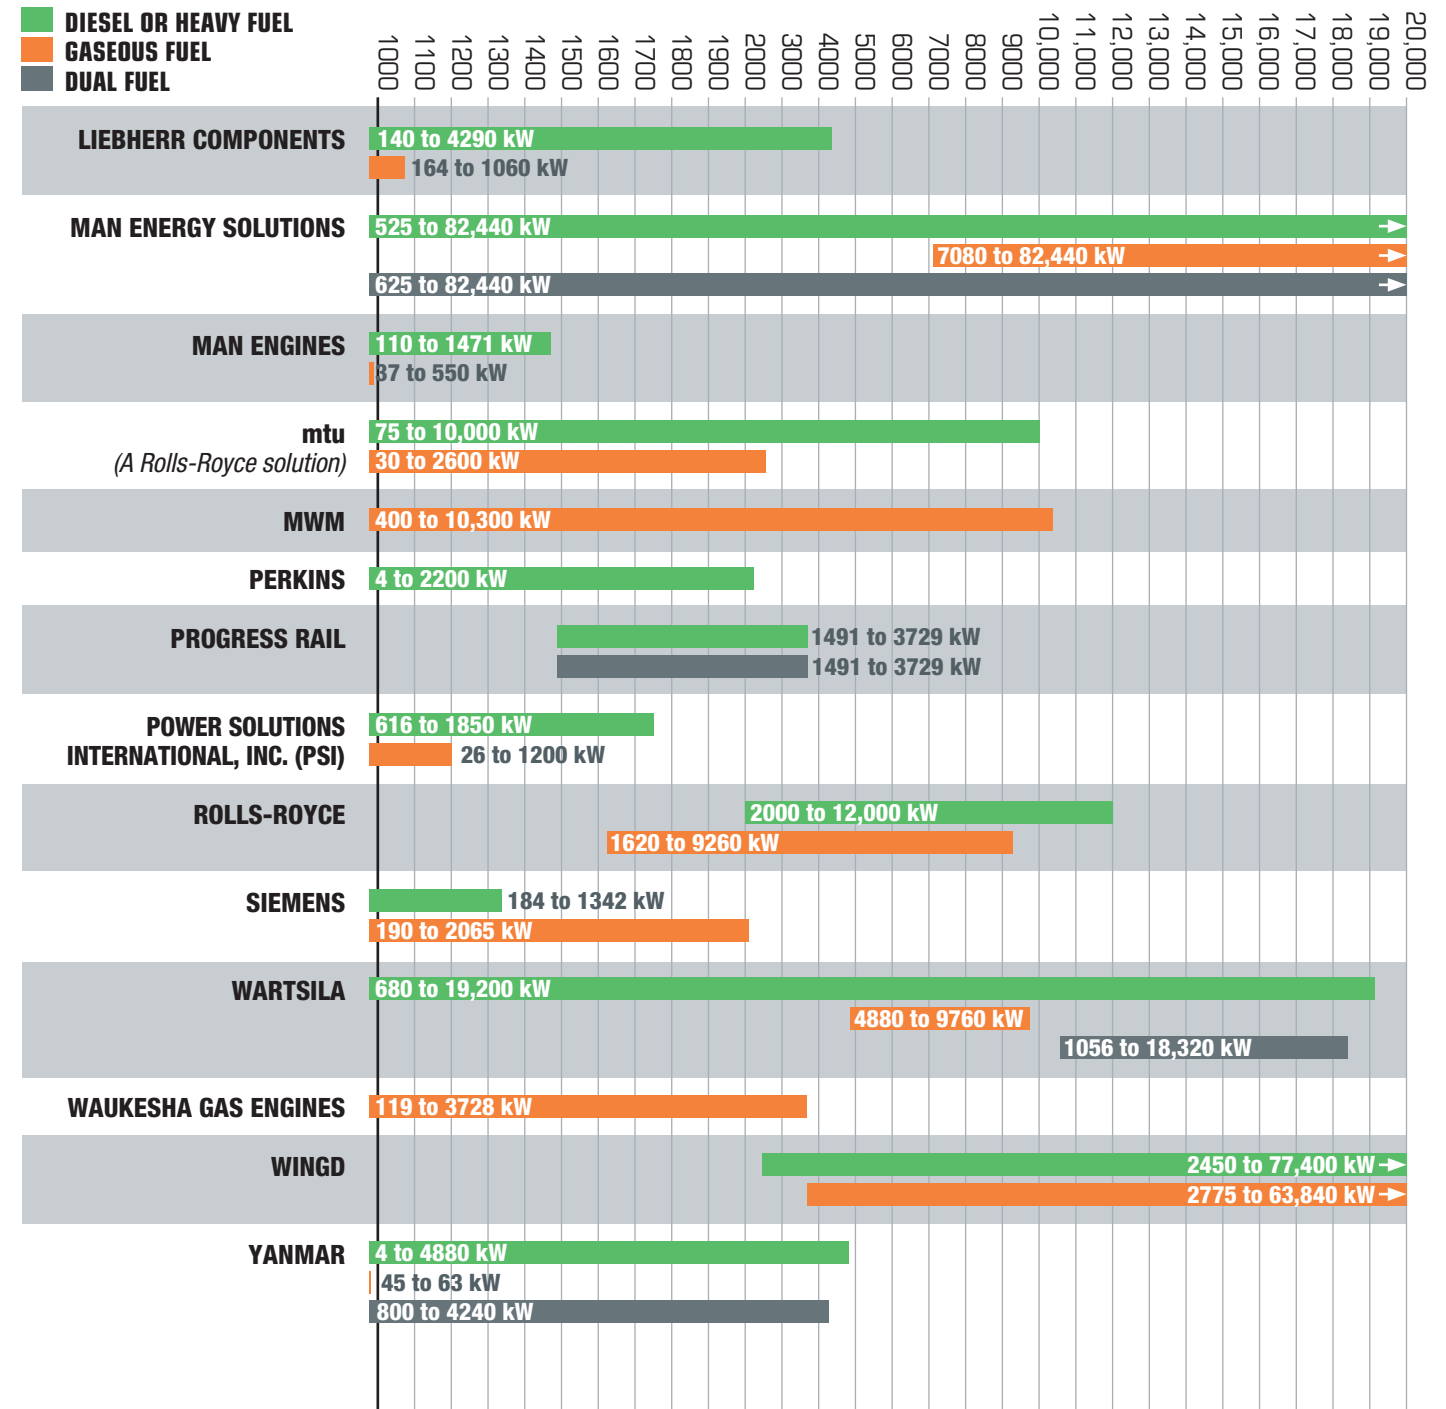

Diesel & Gas Turbine
WORLDWIDE
2021-22
ENGINE
SPECS-AT-A-GLANCE

SPONSORED BY

2021-22 ENGINE SPECS-AT-A-GLANCE

JENBACHER
Waukesha

**THOSE WHO BUILD
STRONG ENGINES
CAN DRIVE THE FUTURE.**

**ENERGY
SOLUTIONS.
EVERYWHERE,
EVERY TIME.**